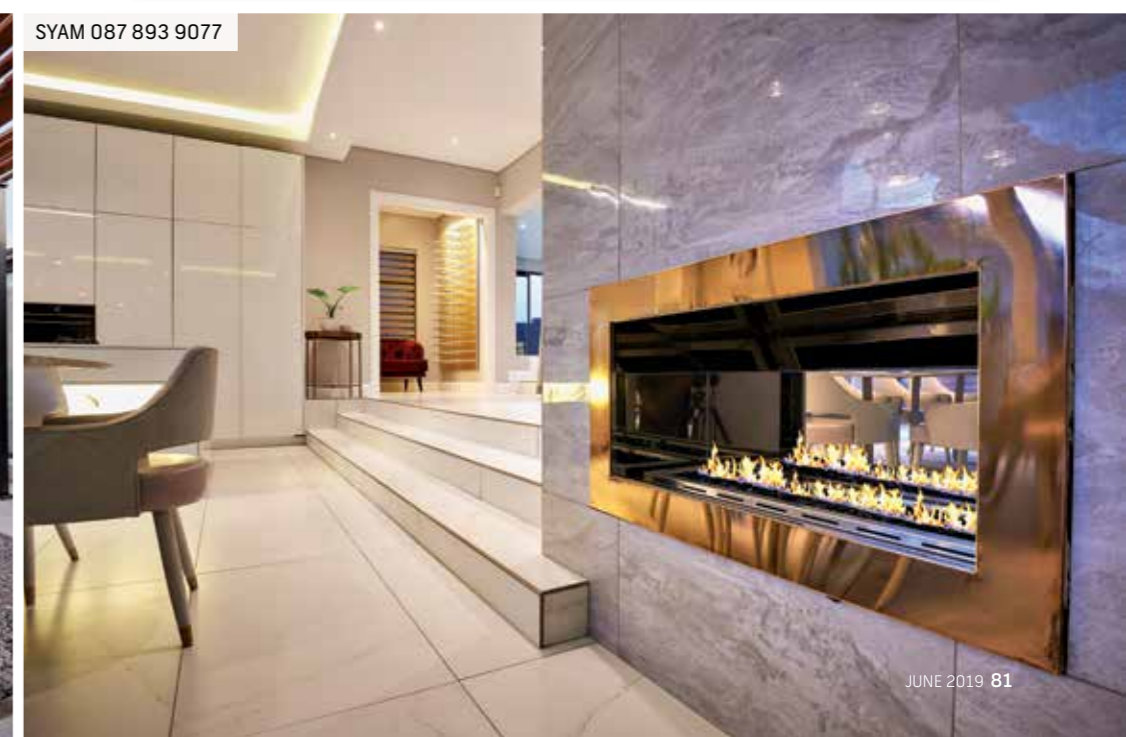

SYAM 087 893 9077