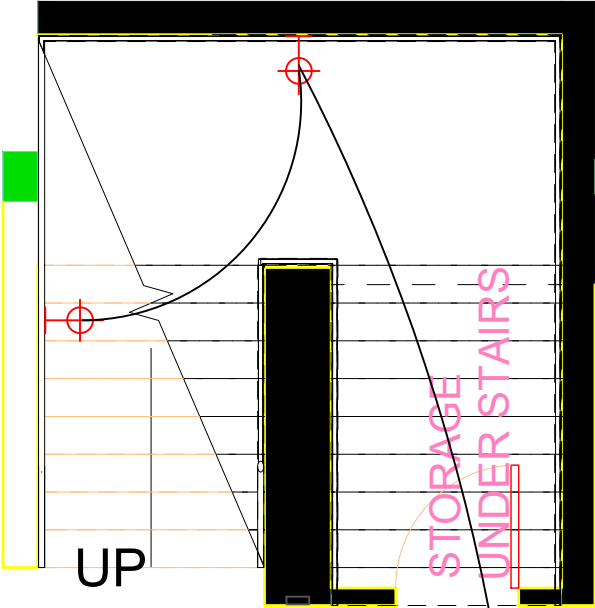

# LIGHTS UNDERSTAIRS STOREROOM

To switch  
near SP04

# LIGHT TROUGH DETAIL (Not to scale)